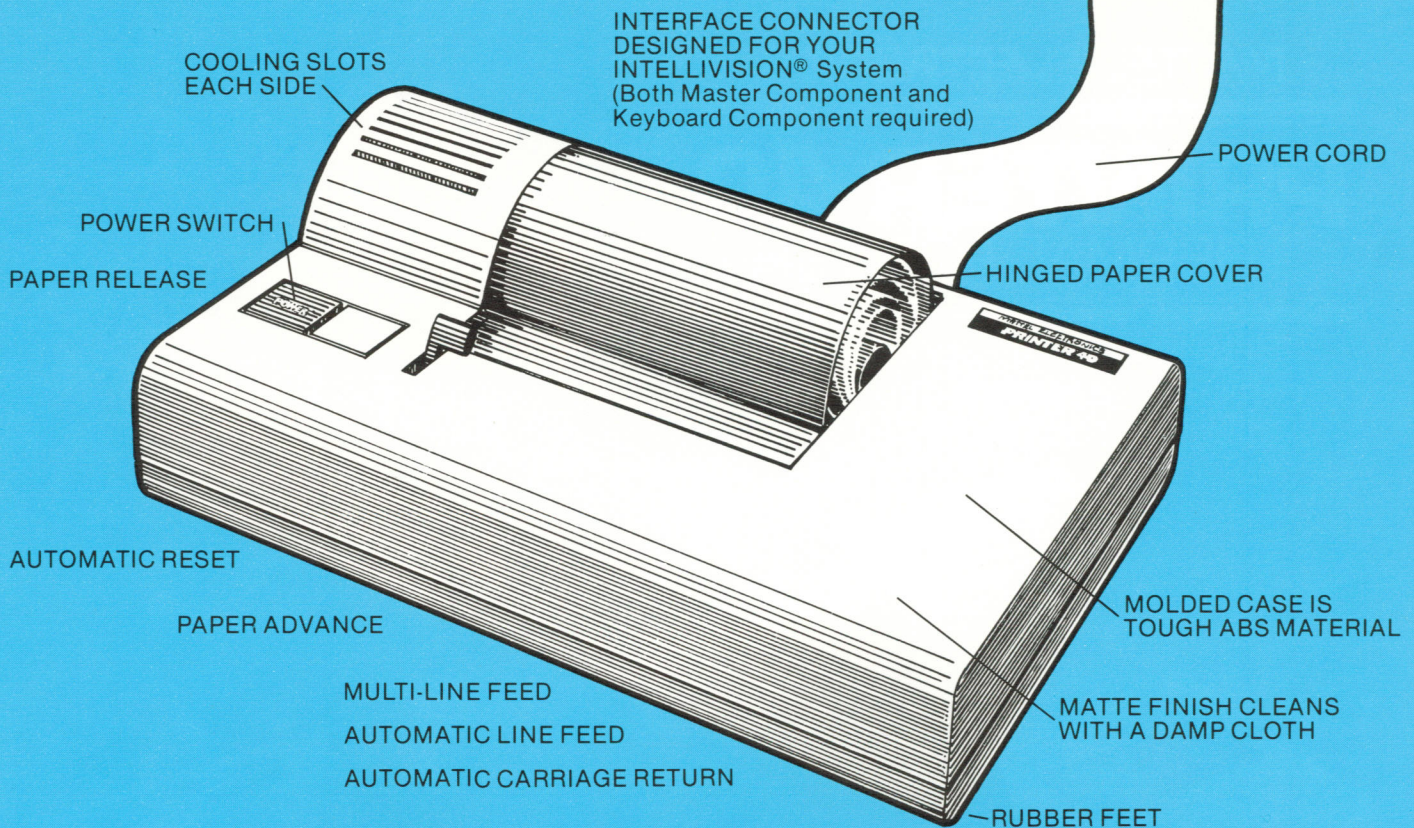

The MATTEL ELECTRONICS PRINTER 40 is a highly reliable printer/plotter that operates with low power consumption and provides long-life expectancy. Connector provided will interface with your INTELLIVISION® Keyboard Component.

High-speed print: Up to 240 full 40-character lines per minute!

Low power consumption: PRINTER 40 operates on about 3 watts. Unit outputs 30 watts. 117VAC, 50-60 Hz.

Uses standard paper: Standard thermographic printing paper, roll or fan-fold pack (NCR 130 or Olivetti 205033R35).

90 Day Limited Warranty: A copy of the warranty is enclosed with the Printer or may be obtained free by writing to:

PRINTER 40
c/o Alphacom, Inc.
2323 South Bascom Ave.
Campbell, CA 95008

AN EXCEPTIONAL VALUE:

Your special offer price of $199.95, plus nominal freight charges represents substantial savings. The PRINTER 40 regularly retails for up to *twice* that amount . . . This special offer is for INTELLIVISION® Keyboard owners only.

It is for a limited time only.
Offer NOT available at stores.

Quiet operation: No chatter. No clatter. Printing process uses special inks built into the paper.

Full Line Buffering: Provides full 40-character line buffering.

Full Character format: Print mode is forty 5 x 8 dot matrix characters per line. Complete 96 ASCII upper and lower case characters. Graphic mode: full 280 x n Dot Matrix.

Compact, Simple: Stands just 10½" wide by 7½" deep, 4" high. Simple, rugged design with exceptionally few moving parts. High reliability.

This mail-in certificate must accompany request. Enclose check or money order for $199.95 plus $3.50 postage and handling (California residents add 6% sales tax) to:

PRINTER 40
Drawer #675
Milwaukee, Wis. 53278

Name _____

Address _____

City _____

State _____

Zip Code _____

Allow 6-8 weeks for delivery. Offer expires 5/1/82.
Offer void where prohibited, taxed or otherwise restricted. Offer good only in U.S.A.